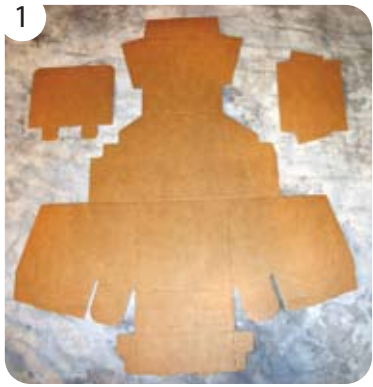

8039 (7 1/2" COUNTER DISPLAY)

Recom Group
(888) 989-1370